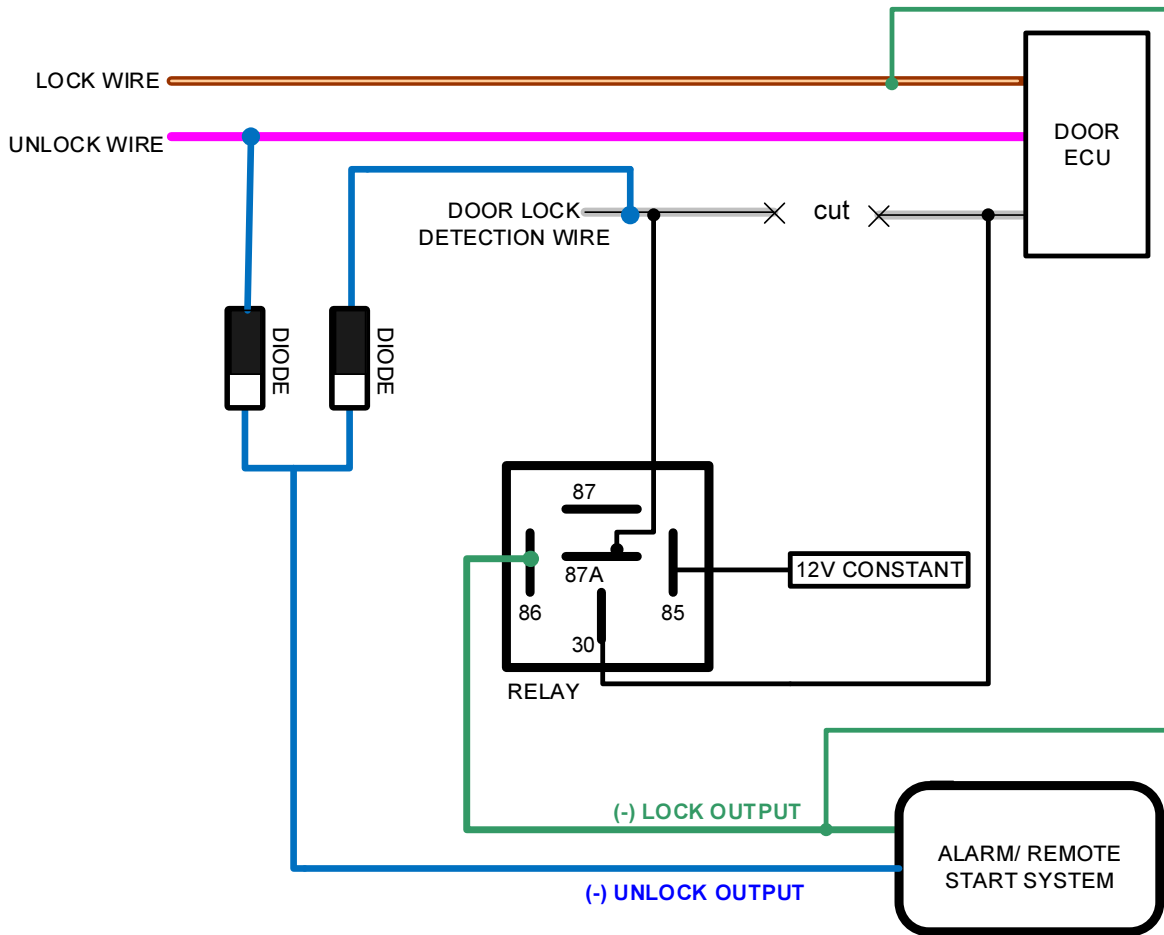

## DOOR LOCKS - HYUNDAI VERACRUZ

### RELAY

PIN	CONNECTION
85	TO 12V CONSTANT
86	TO (-) LOCK OUTPUT FROM ALARM/REMOTE START SYSTEM
87	NO CONNECTION
87A	TO GRAY/BLACK DOOR SENSE WIRE – DOOR KEY CYLINDER SIDE
30	TO GRAY/BLACK DOOR SENSE WIRE – POWER WINDOW SWITCH MODULE